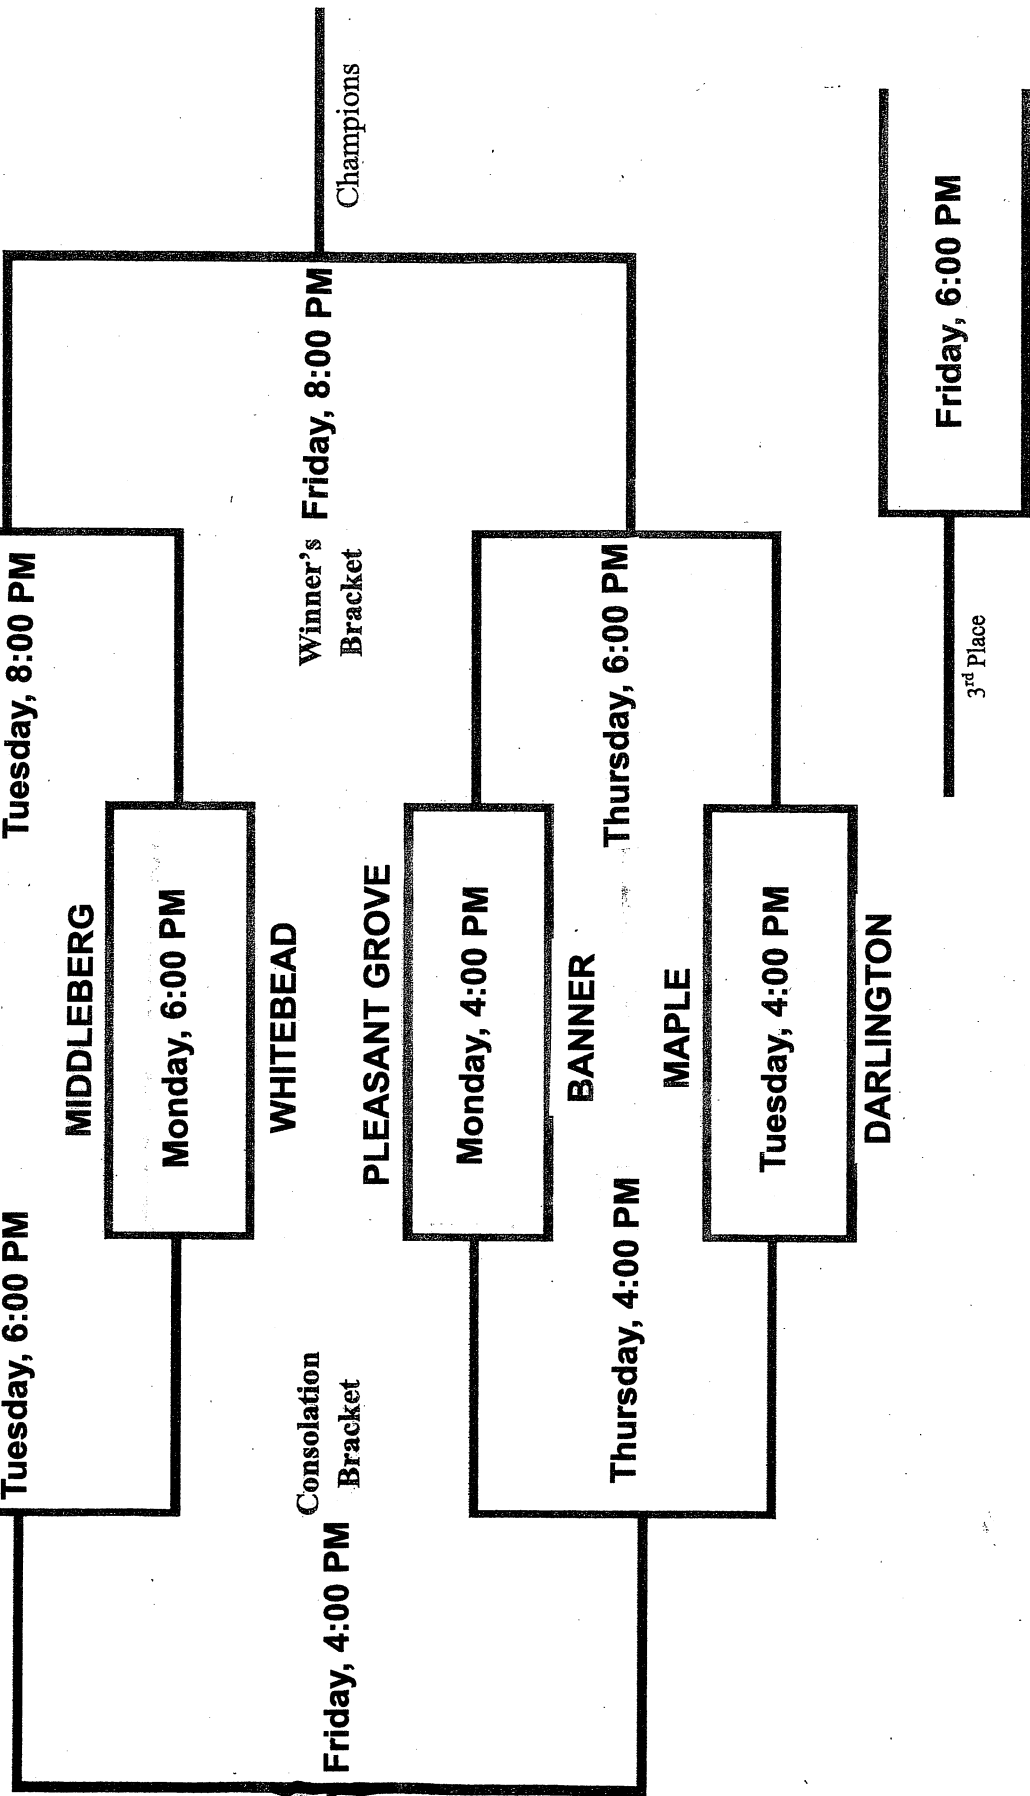

BANNER

Thursday, 6:00 PM

MAPLE

Tuesday, 4:00 PM

DARLINGTON

Winner's  
Bracket

Friday, 8:00 PM

Champions

Thursday, 4:00 PM

Friday, 6:00 PM

3<sup>rd</sup> Place